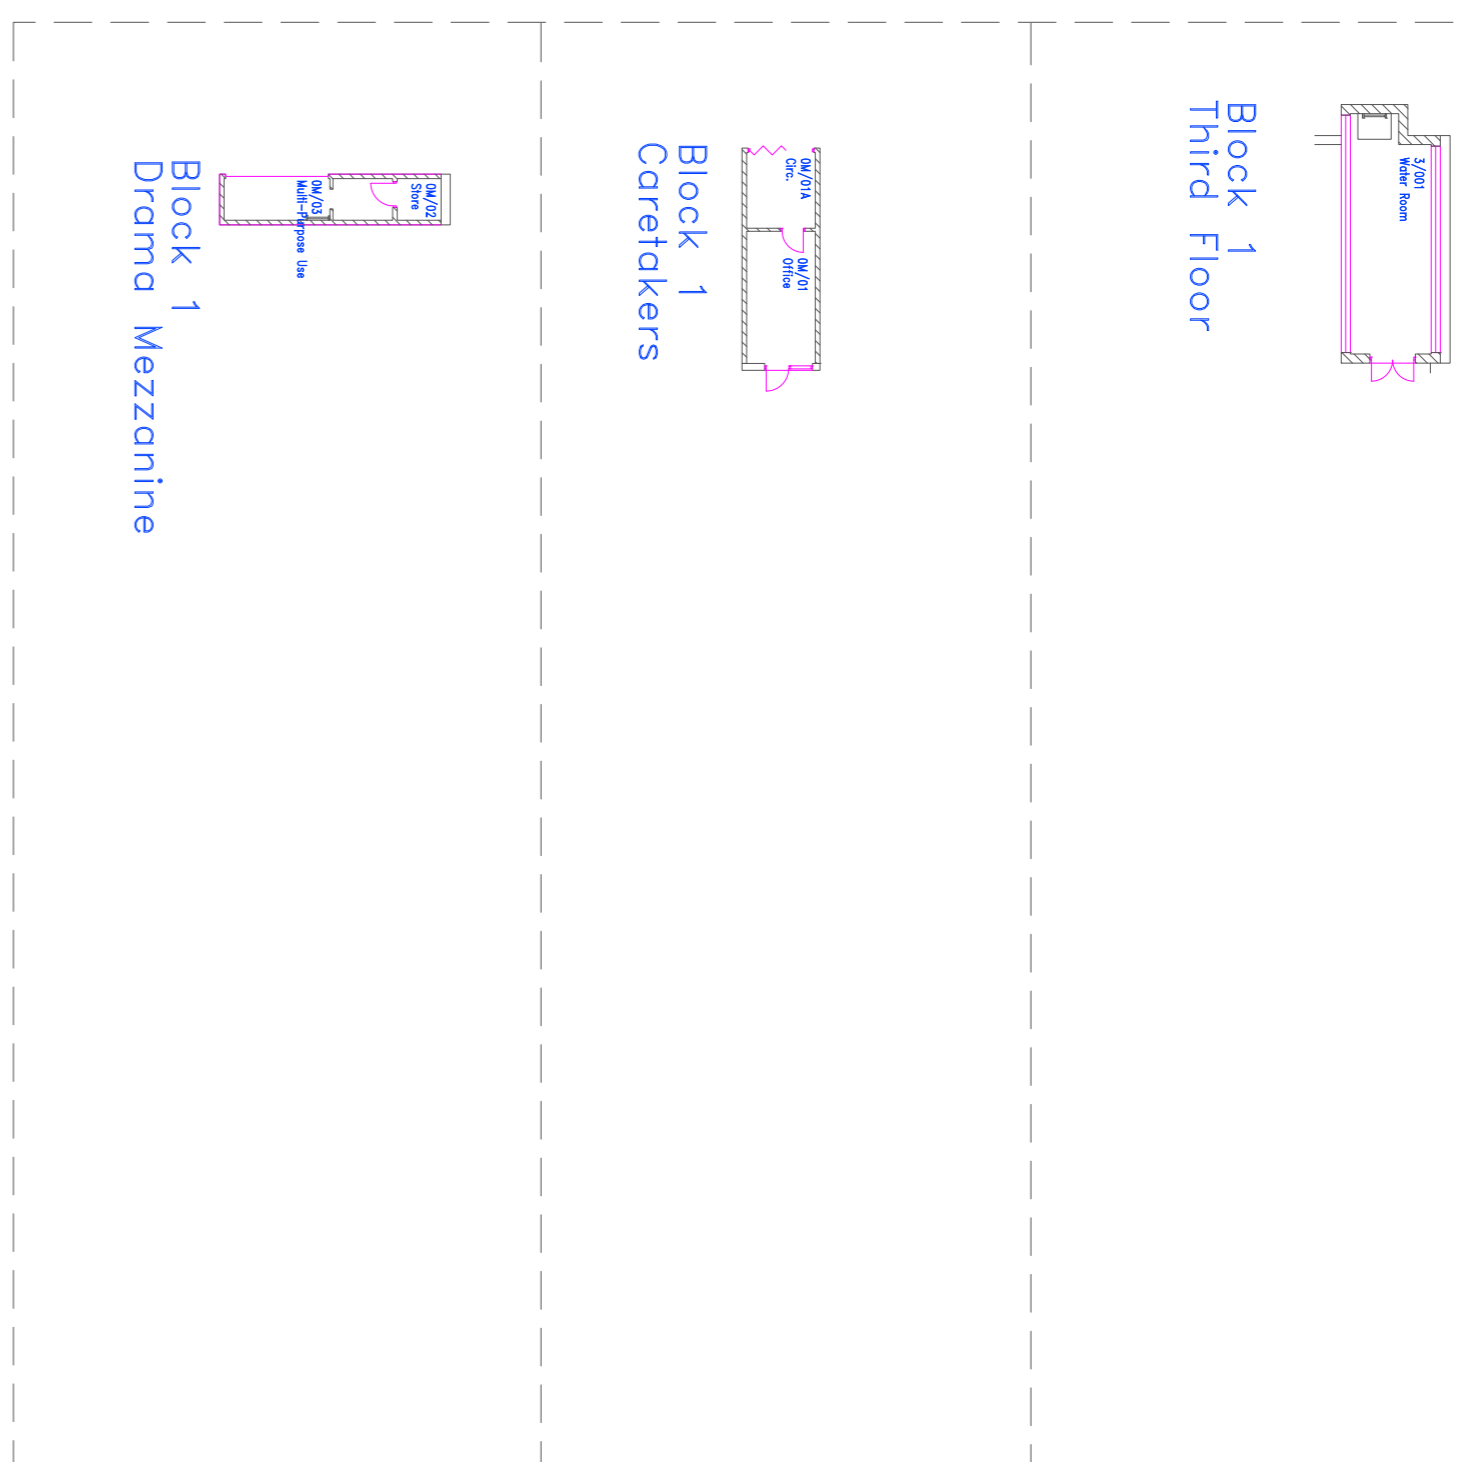

NOTES

Miss Tina Yardley B.A. Hons.
HEADTEACHER
Gonvena Hill, Wadebridge,
Cornwall PL27 5BG

LOCATION
Wadebridge School

PROJECT
**Block 1
Main School**

DRAWING TITLE
**Floor Plans
Asbestos Locations**

PROJECT MANAGER	Philip Luke HINES, MCB
ORIGINATOR	PL
SCALE	1:250
DRAWING NO	PCGC 04153/AB/01
REVISION	6