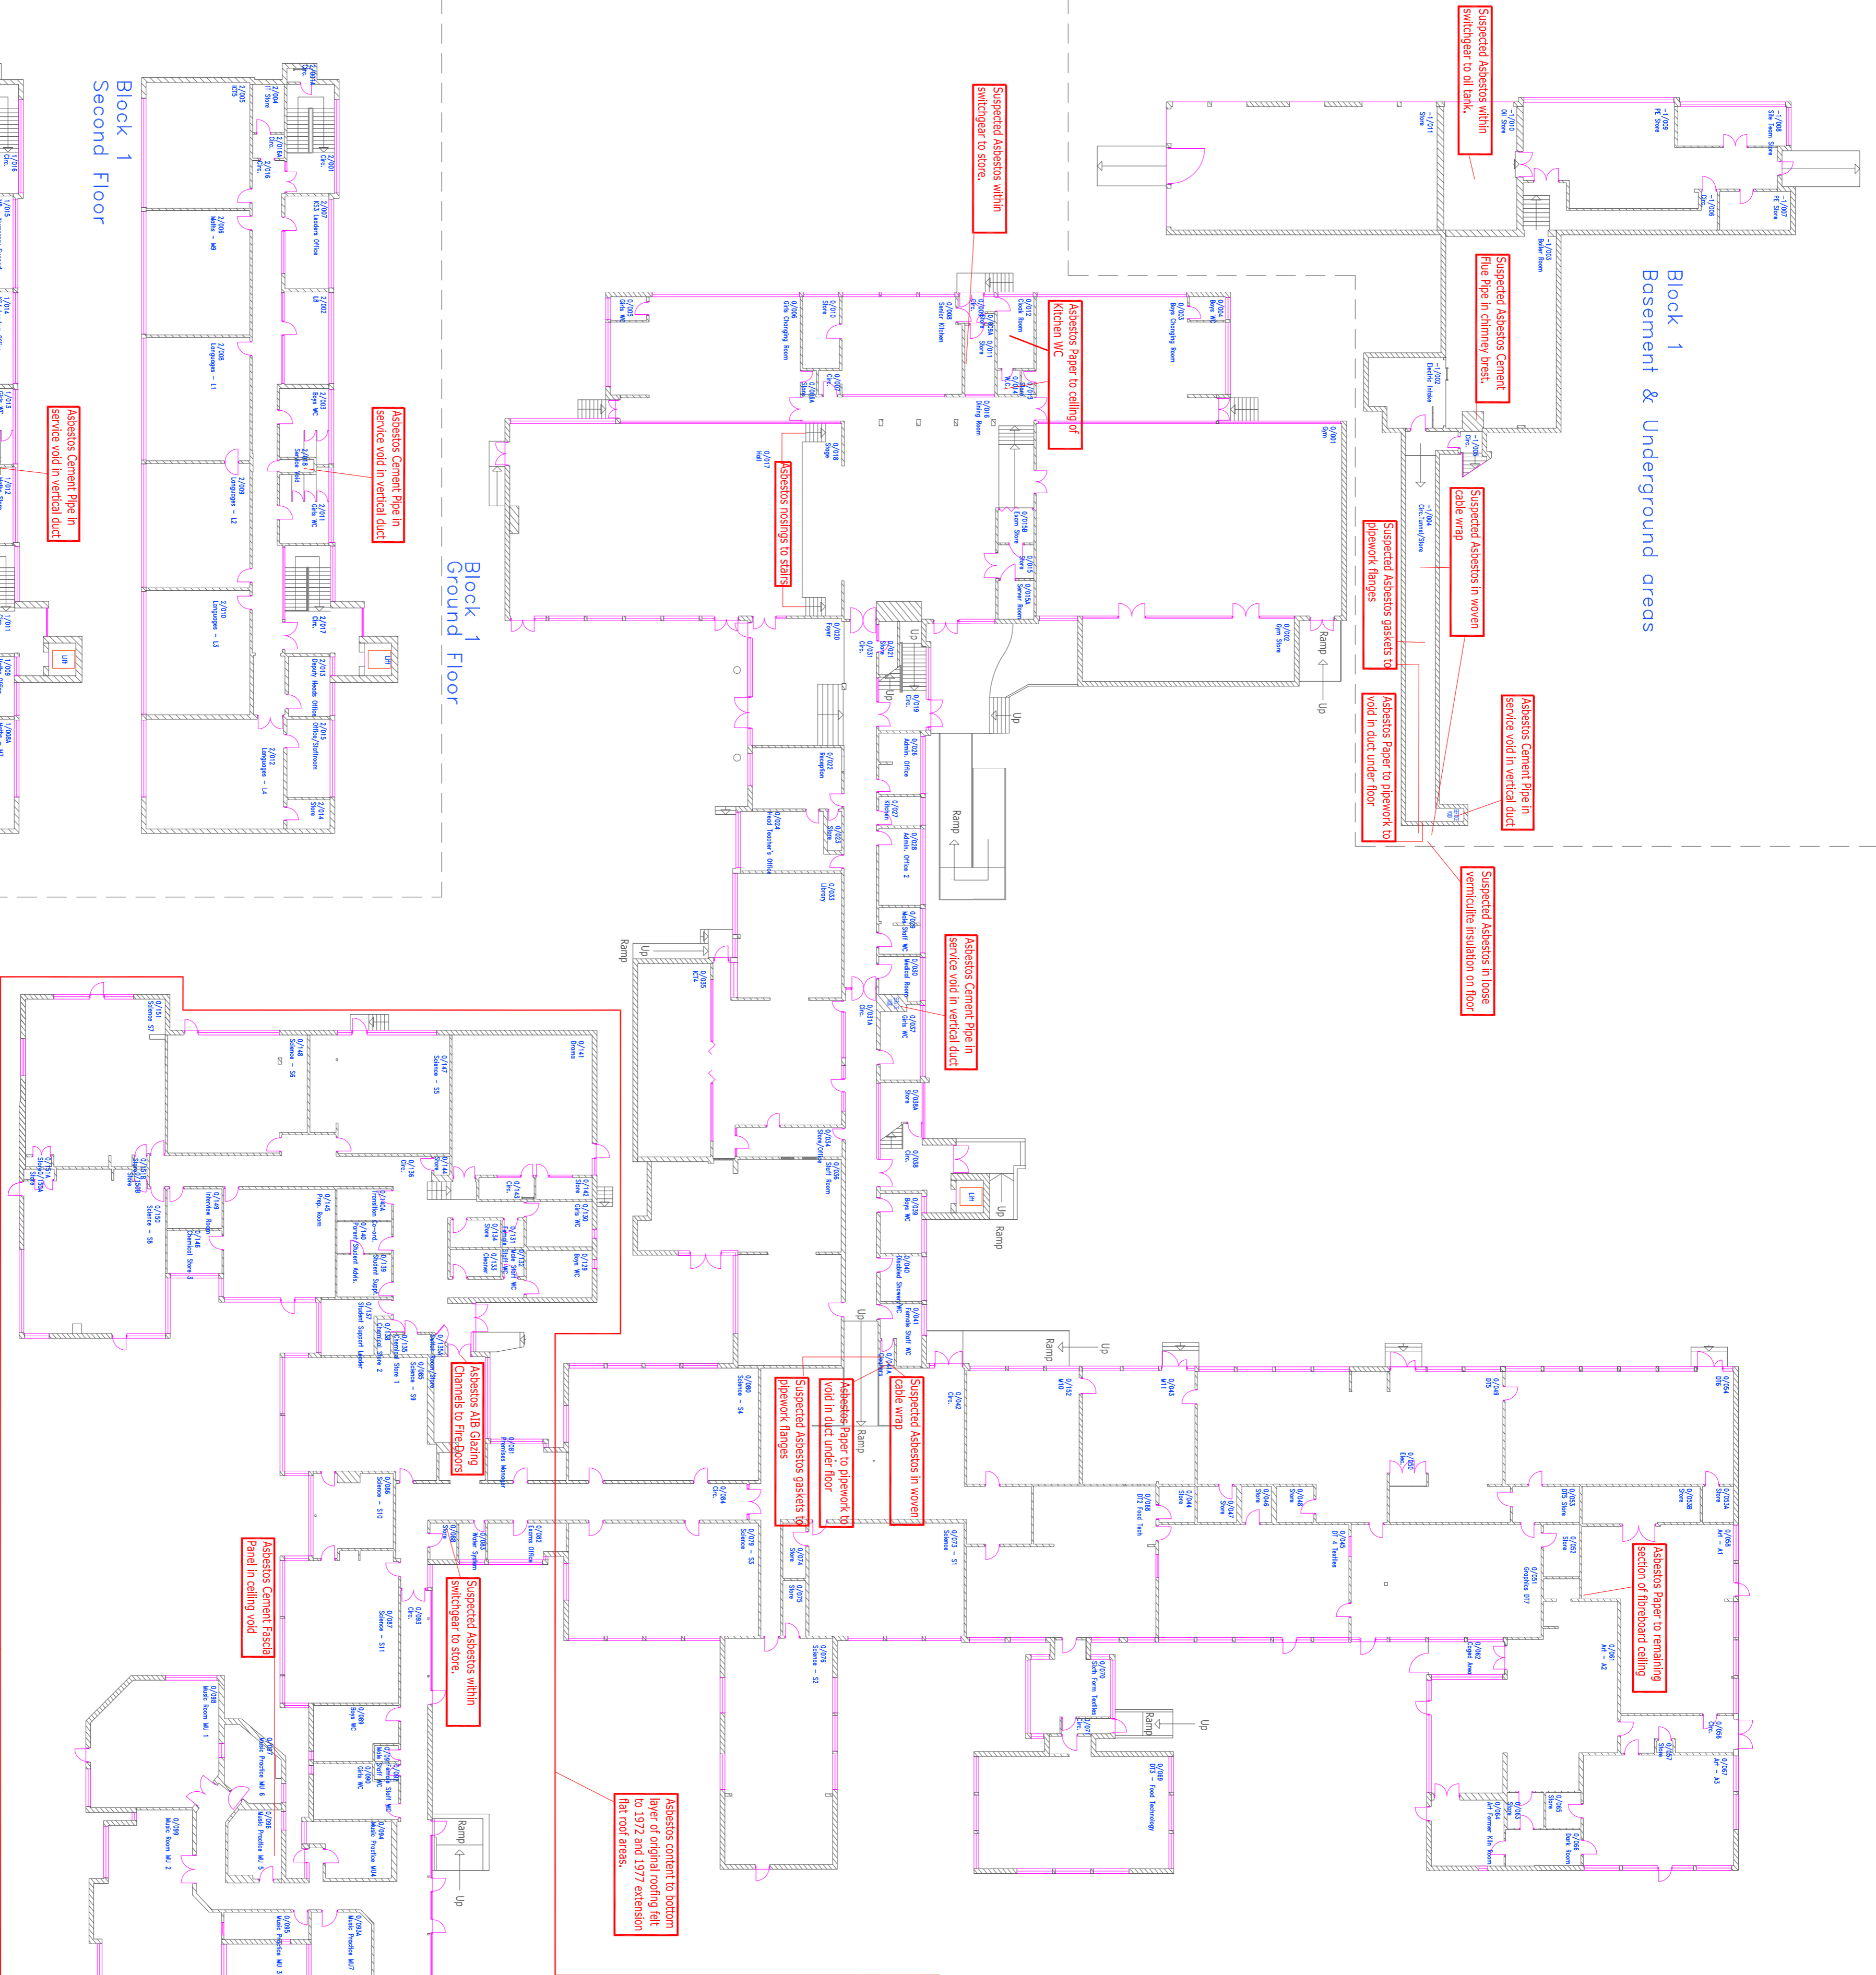

© This drawing is Copyright. It should not be relied on or used in circumstances other than those for which it was originally prepared and it is the responsibility of the original person(s) by whom it was commissioned. DO NOT SCALE FROM THIS DRAWING.

NOTES

Miss Tina Yardley B.A. Hons.
HEADTEACHER
Gonvena Hill, Wadebridge,
Cornwall PL27 5BG

LOCATION
Wadebridge School

PROJECT
**Block 1
Main School**

DRAWING TITLE
**Floor Plans
Asbestos Locations**

PROJECT MANAGER	Philip Luke HINES, MCB
ORIGINATOR	PL
SCALE	1:250
DRAWING NO	PCGC 04153/AB/01
REVISION	6